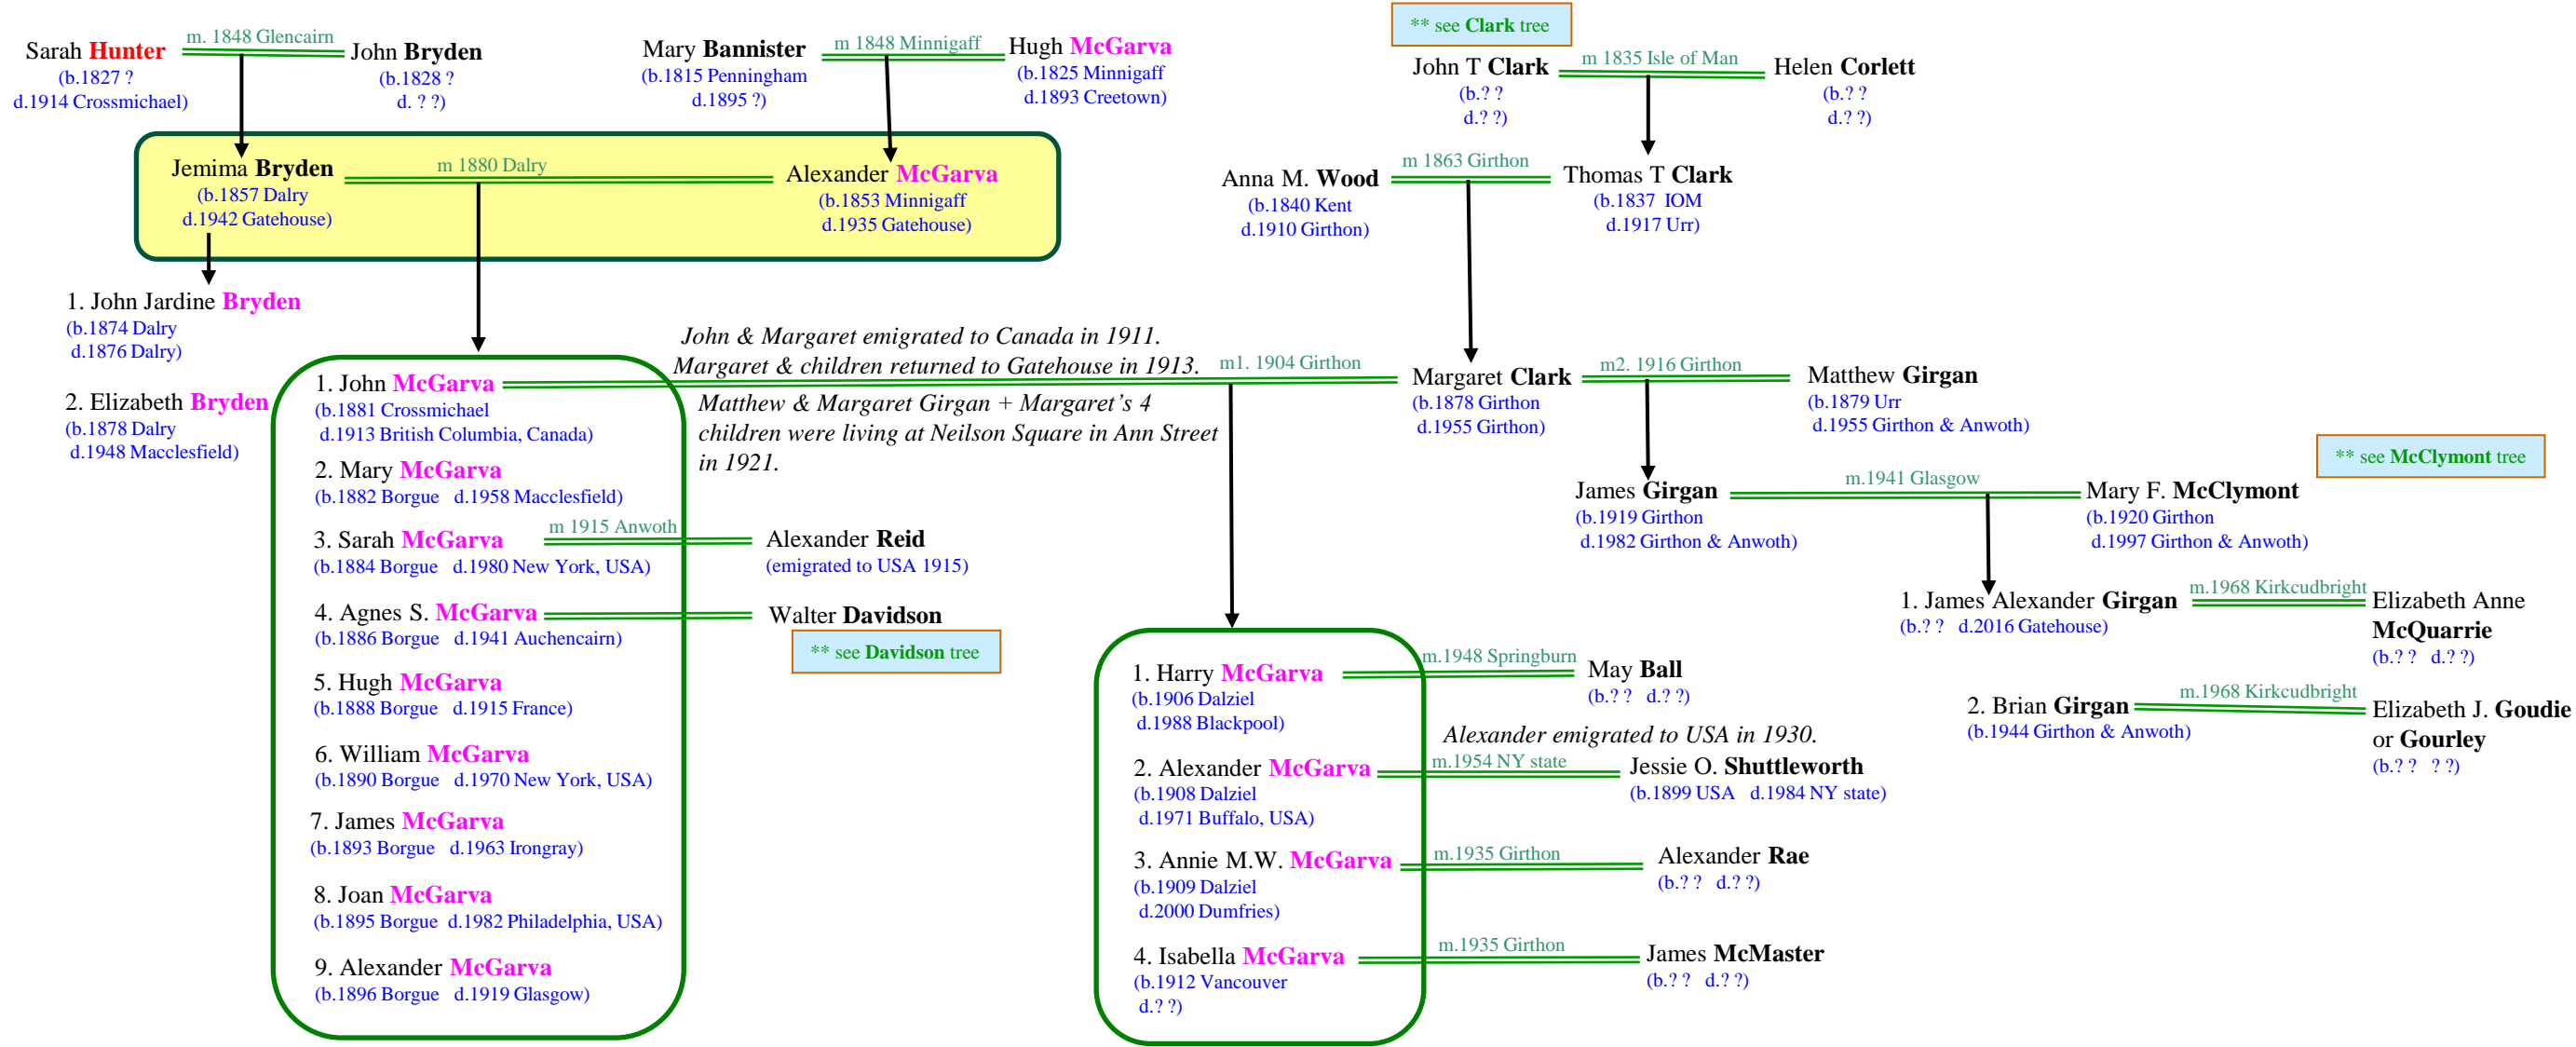

McGarva families

with homes in Gatehouse and North America

Places where **Alexander McGarva** lived :

- 1861 Wee Glen, Skyreburn
- 1911 Drawbridge Cottage
- 1917 Birtwhistle Street
- 1921 Ivy Cottage
- 1935 died at 7 Birtwhistle Street